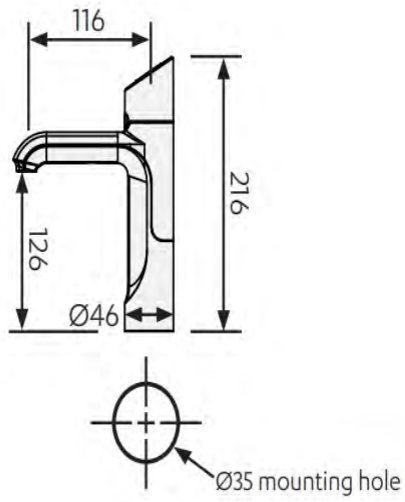

Tap installation

Classic Plus