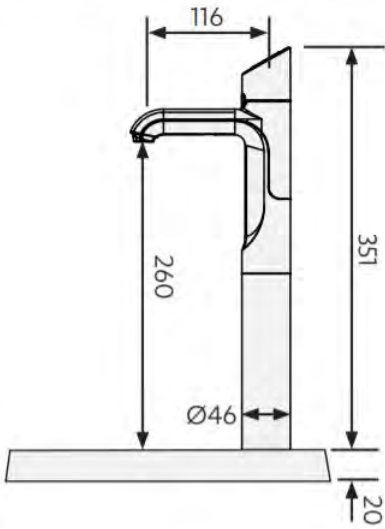

Classic Plus on Raised font