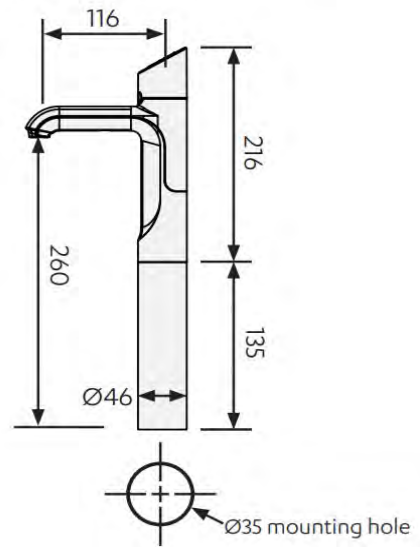

Classic Plus + extension