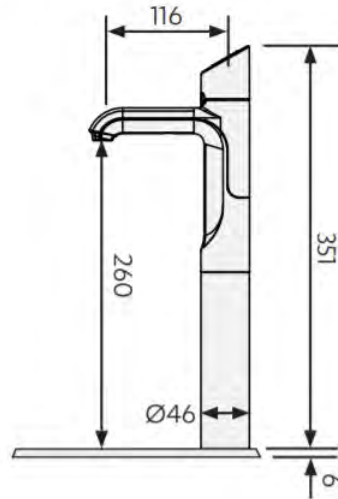

Classic Plus on Classic font