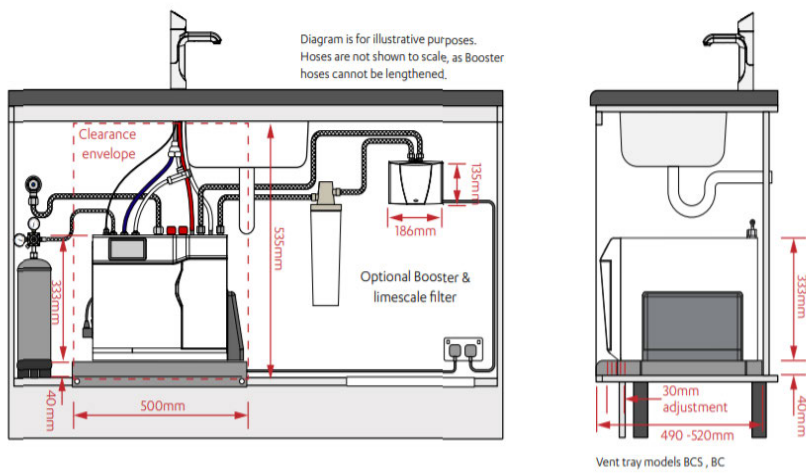

Under-counter unit installation

Clearance space required
for under counter unit