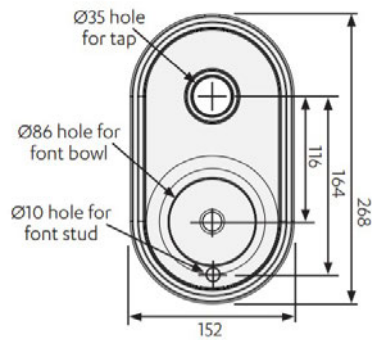

Tap design

Style	HydroTap Classic Plus
Finish	Matt Black
Installation hole cut size	35mm
Rotation	Fixed
Disability options	No
Country of Origin	Australia

Command centre

Factory temperature boiling	98°C
Factory temperature chilled	3-5°C
Filtration	0.2 Micron Filter Cartridge
Flow rate	4 l/min
Wholesome water supply requirements	Cold Feed
Refrigerant	R290
Tank material	Stainless Steel
Country of origin	Australia

Tap installation

Classic Plus

Classic Plus + extension

Integrated font

Raised Font

Classic Plus on Raised font

Classic Plus on Classic font

Under-counter unit installation