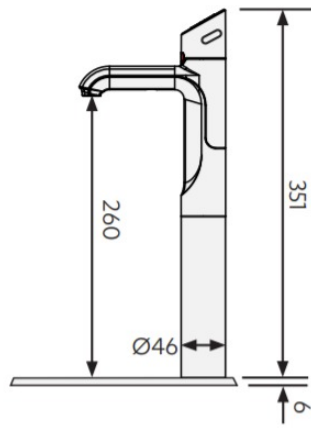

Plumbing

Wholesome water inlet supply required	Cold Feed
Supply pressure range	1.7bar - 5bar
Supply connection (hot & cold)	1 x isolated 1/2" BSP BSP fitting (flexible supply hoses included)
Installation	Must comply with current water supply regulations

Tap design

Style	HydroTap Touch-Free Wave
Finish	Matt Black
Installation hole cut size	35mm
Rotation	Fixed
Disability options	No
Country of Origin	Australia

Command centre

Factory temperature boiling	98°C
Factory temperature chilled	6-10°C
Filtration	0.2 Micron Filter Cartridge
Flow rate	4 l/min
Wholesome water supply requirements	Cold Feed
Refrigerant	R290
Tank material	Stainless Steel
Country of origin	Australia

Tap installation

Wave

Wave + extension

Integrated font

Raised Font

Wave on Raised font

Wave on Classic font

Tap Clearance