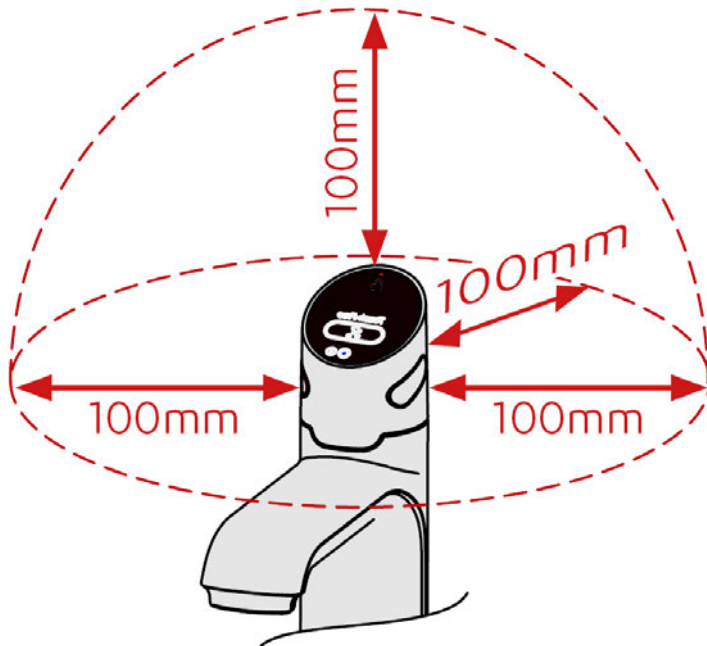

Tap Clearance