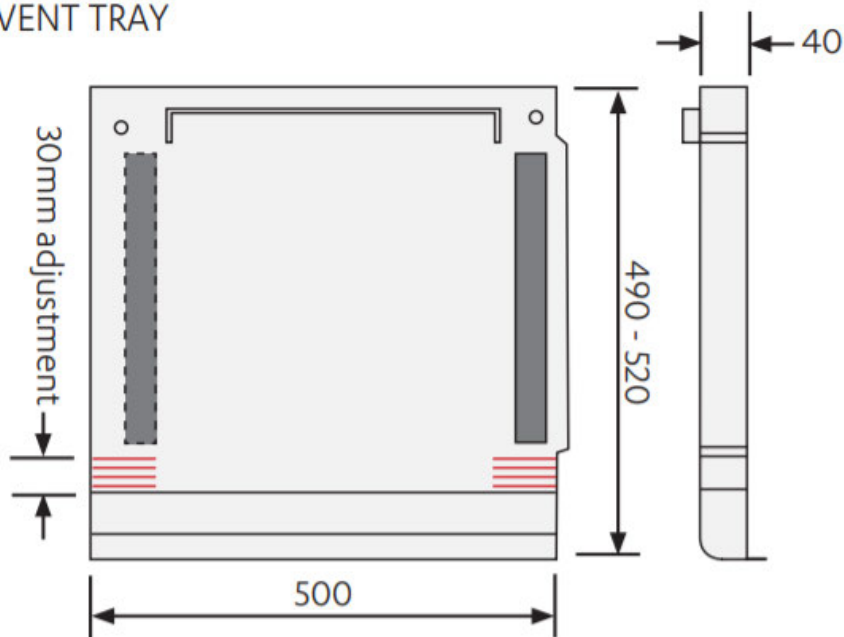

Under-counter unit installation

Clearance space required
for under counter unit

VENT TRAY