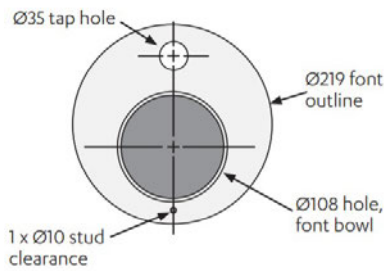

Wave on Raised font

Wave on Classic font

Integrated font