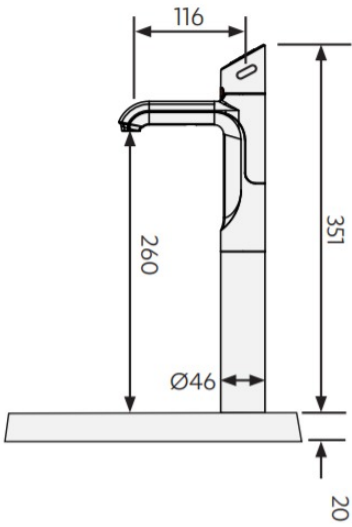

Plumbing

Wholesome water inlet supply required	Cold Feed
Supply pressure range	1.7bar - 5bar
Supply connection (hot & cold)	1 x isolated 1/2" BSP BSP fitting (flexible supply hoses included)
Installation	Must comply with current water supply regulations

Tap design

Style	HydroTap Touch-Free Wave
Finish	Matt Black
Installation hole cut size	35mm
Rotation	Fixed
Disability options	No
Country of Origin	Australia

Command centre

Factory temperature boiling	98°C
Factory temperature chilled	6-10°C
Filtration	0.2 Micron Filter Cartridge
Flow rate	4 l/min
Wholesome water supply requirements	Cold Feed
Refrigerant	R290
Tank material	Stainless Steel
Country of origin	Australia

Tap installation

Wave

Wave + extension

Integrated font

Raised Font

Wave on Raised font

Wave on Classic font

Tap Clearance