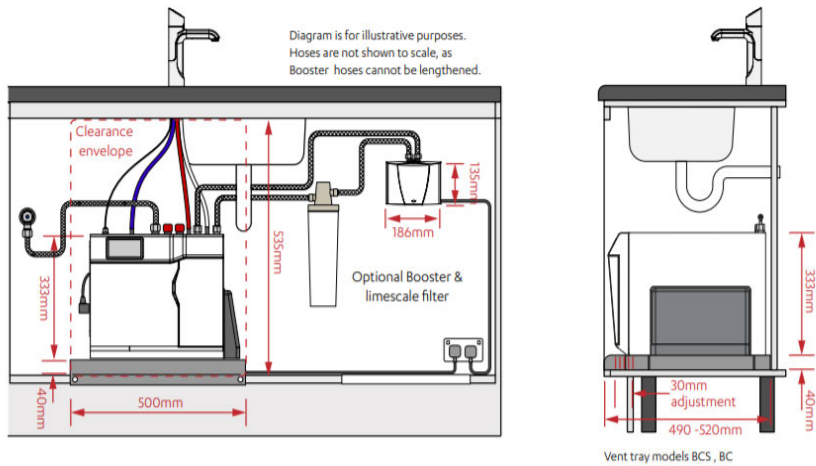

Plumbing

Wholesome water inlet supply required	Cold Feed
Supply pressure range	1.7bar - 5bar
Supply connection (hot & cold)	1 x isolated 1/2" BSP BSP fitting (flexible supply hoses included)
Installation	Must comply with current water supply regulations

Tap design

Style	HydroTap Touch-Free Wave
Finish	Matt Black
Installation hole cut size	35mm
Rotation	Fixed
Disability options	No
Country of Origin	Australia

Command centre

Factory temperature boiling	98°C
Factory temperature chilled	6-10°C
Filtration	0.2 Micron Filter Cartridge
Flow rate	4 l/min
Wholesome water supply requirements	Cold Feed
Refrigerant	R290
Tank material	Stainless Steel
Country of origin	Australia

Tap installation

Wave

Wave + extension

Integrated font

Raised Font

Wave on Raised font

Wave on Classic font

Tap Clearance

Under-counter unit installation

Clearance space required
for under counter unit

VENT TRAY

Accessories

Visit specify.zipwater.co.uk to find out more information about Zip HydroTap Touch-Free Wave Accessories