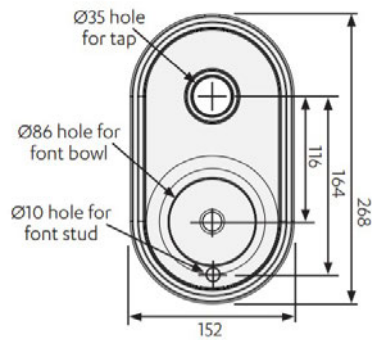

Tap design

Style	HydroTap Touch-Free Wave
Finish	Matt Black
Installation hole cut size	35mm
Rotation	Fixed
Disability options	No
Country of Origin	Australia

Command centre

Factory temperature boiling	98°C
Factory temperature chilled	6-10°C
Filtration	0.2 Micron Filter Cartridge
Flow rate	4 l/min
Wholesome water supply requirements	Cold Feed
Refrigerant	R290
Tank material	Stainless Steel
Country of origin	Australia

Tap installation

Wave

Wave + extension

Integrated font

Raised Font

Wave on Raised font

Wave on Classic font

Tap Clearance

Under-counter unit installation

Clearance space required
for under counter unit

VENT TRAY

Accessories

Visit specify.zipwater.co.uk to find out more information about Zip HydroTap Touch-Free Wave Accessories