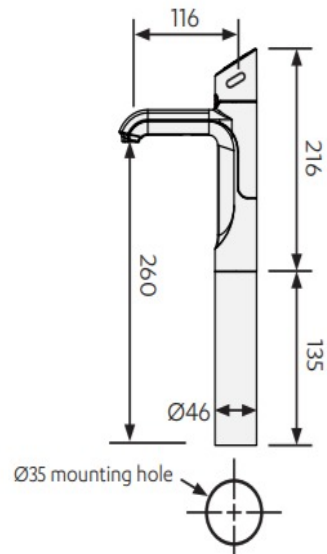

Wave + extension