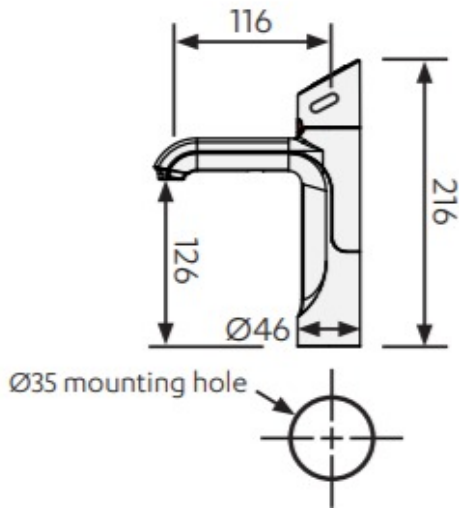

Tap installation

Wave