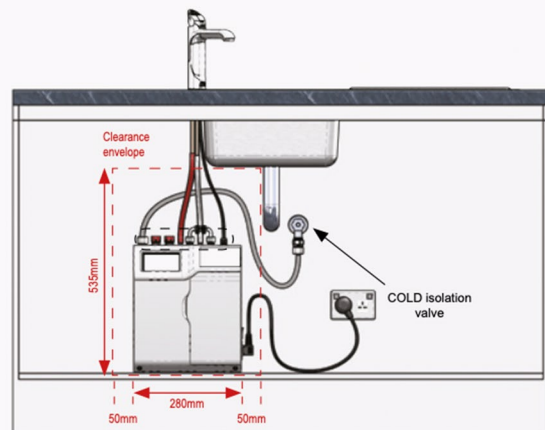

## Zip HydroTap Command Centres for work

FILTERED **BOILING** | CHILLED  
160 / 175

FILTERED **BOILING** | CHILLED  
240 / 175

FILTERED **BOILING** | AMBIENT  
160

FILTERED **BOILING**  
160

FILTERED CHILLED | **SPARKLING**  
175