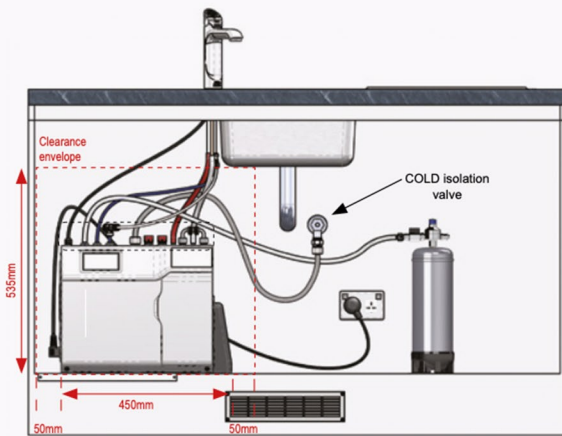

## Zip HydroTap Command Centres for work

FILTERED **BOILING** | CHILLED | **SPARKLING**  
100 / 75

FILTERED **BOILING** | CHILLED | **SPARKLING**  
140 / 75

FILTERED **BOILING** | CHILLED | **SPARKLING**  
160 / 175