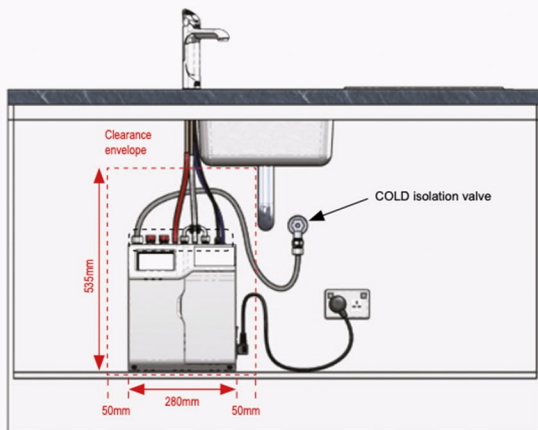

## Zip HydroTap Command Centres for work

FILTERED **BOILING** | CHILLED  
160 / 175

FILTERED **BOILING** | CHILLED  
240 / 175

FILTERED **BOILING** | AMBIENT  
160

FILTERED **BOILING**  
160

FILTERED CHILLED | **SPARKLING**  
175