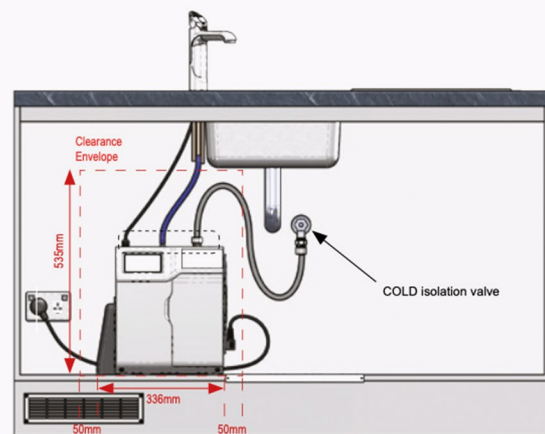

## Zip HydroTap Command Centres for work

FILTERED **BOILING** | CHILLED  
160 / 175

FILTERED **BOILING** | CHILLED  
240 / 175

FILTERED **BOILING** | AMBIENT  
160

FILTERED **BOILING**  
160

FILTERED CHILLED | **SPARKLING**  
175