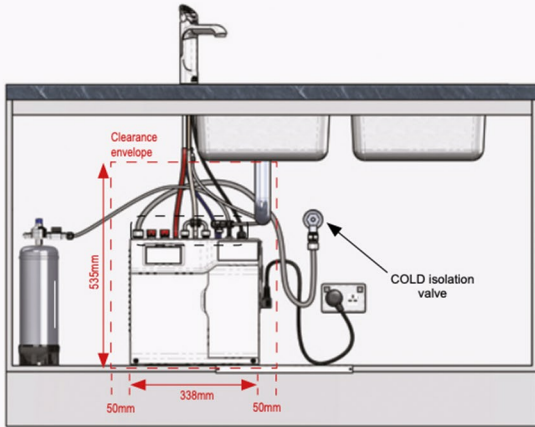

## Zip HydroTap Command Centres for home

FILTERED **BOILING** | CHILLED | SPARKLING

FILTERED **BOILING** | CHILLED

FILTERED **BOILING**

FILTERED **CHILLED** | SPARKLING

FILTERED **CHILLED**

FILTERED **BOILING** | HOT & COLD  
HYDROTAP

## Zip HydroTap Command Centres for work

FILTERED **BOILING** | CHILLED | **SPARKLING**  
100 / 75

FILTERED **BOILING** | CHILLED | **SPARKLING**  
140 / 75

FILTERED **BOILING** | CHILLED | **SPARKLING**  
160 / 175