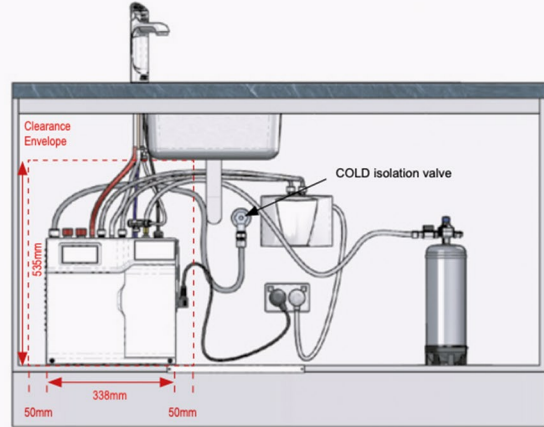

## Zip HydroTap Command Centres for home

FILTERED **BOILING** | CHILLED | SPARKLING

FILTERED **BOILING** | CHILLED

FILTERED **BOILING**

FILTERED **CHILLED** | SPARKLING

FILTERED **CHILLED**

FILTERED **BOILING** | HOT & COLD  
HYDROTAP

## Zip HydroTap Command Centres for work

FILTERED **BOILING** | CHILLED | **SPARKLING**  
100 / 75

FILTERED **BOILING** | CHILLED | **SPARKLING**  
140 / 75

FILTERED **BOILING** | CHILLED | **SPARKLING**  
160 / 175