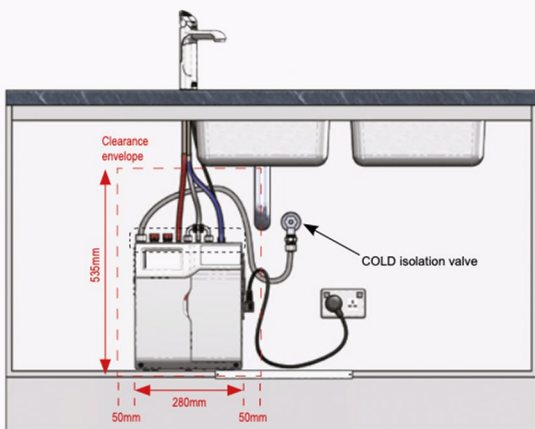

## Zip HydroTap Command Centres for work

FILTERED **BOILING** | CHILLED | **SPARKLING**  
100 / 75

FILTERED **BOILING** | CHILLED | **SPARKLING**  
140 / 75

FILTERED **BOILING** | CHILLED | **SPARKLING**  
160 / 175

FILTERED **BOILING** | CHILLED | **SPARKLING**  
240 / 175

FILTERED **BOILING** | CHILLED  
100 / 75

FILTERED **BOILING** | CHILLED  
140 / 75