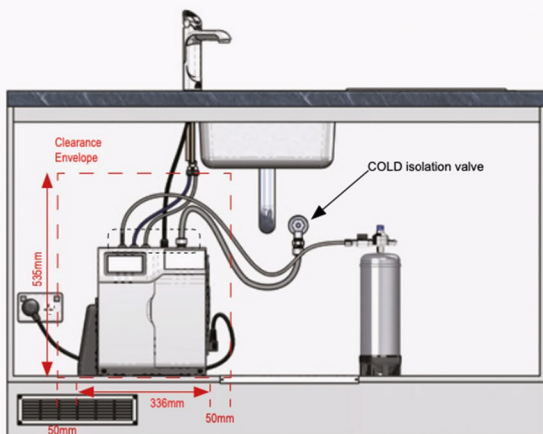

## Zip HydroTap Command Centres for work

FILTERED **BOILING** | CHILLED  
160 / 175

FILTERED **BOILING** | CHILLED  
240 / 175

FILTERED **BOILING** | AMBIENT  
160

FILTERED **BOILING**  
160

FILTERED CHILLED | **SPARKLING**  
175