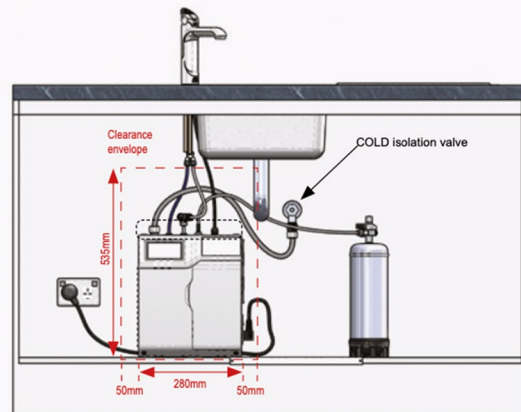

## Zip HydroTap Command Centres for home

FILTERED **BOILING** | CHILLED | SPARKLING

FILTERED **BOILING** | CHILLED

FILTERED **BOILING**

FILTERED **CHILLED** | SPARKLING

FILTERED **CHILLED**

FILTERED **BOILING** | HOT & COLD  
HYDROTAP

## Zip HydroTap Command Centres for work

FILTERED **BOILING** | CHILLED | **SPARKLING**  
100 / 75

FILTERED **BOILING** | CHILLED | **SPARKLING**  
140 / 75

FILTERED **BOILING** | CHILLED | **SPARKLING**  
160 / 175