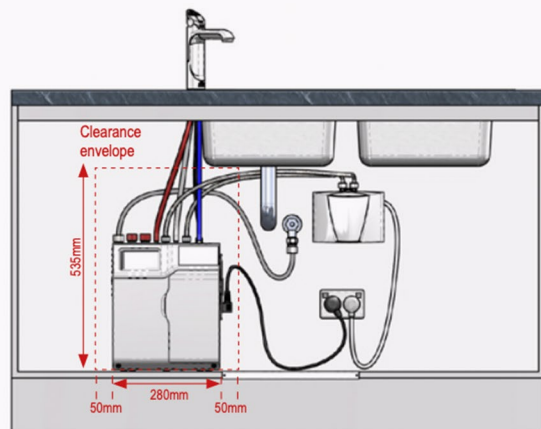

FILTERED **BOILING** | CHILLED
140 / 75