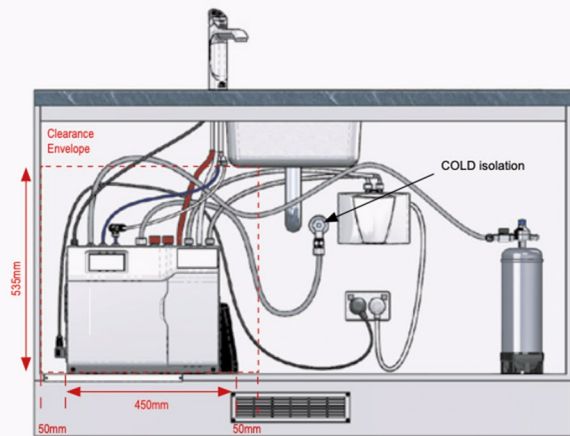

## Zip HydroTap Command Centres for work

FILTERED **BOILING** | CHILLED | **SPARKLING**  
100 / 75

FILTERED **BOILING** | CHILLED | **SPARKLING**  
140 / 75

FILTERED **BOILING** | CHILLED | **SPARKLING**  
160 / 175